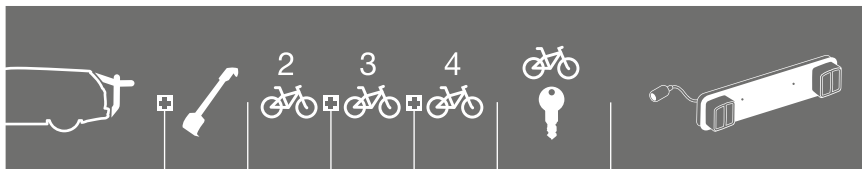

MERCEDES	E-Klasse (W124), 5-dr Estate, 85-95	Freeway 968		✓	✓		Lock 538	Lightboard 976 recommended
MERCEDES	M-Klasse (W163), 5-dr SUV, 98-01	Freeway 968		✓	✓		Lock 538	Lightboard 976 recommended
MERCEDES	M-Klasse (W163), 5-dr SUV, 98-01	BackPac 973	973-16	✓	973-23	973-24	x	Not needed
MERCEDES	M-Klasse, 5-dr SUV, 98-	Indoor 592		1 bike				Not applicable
MERCEDES	M-Klasse (W164), 5-dr SUV, 05-11	BackPac 973	973-15	✓	973-23		x	Not needed
MERCEDES	M-Klasse (W164), 5-dr SUV, 05-11	ClipOn 9104		✓	✓		Lock 538	Lightboard 976 recommended
MERCEDES	M-Klasse (W164), 5-dr SUV, 05-11	ClipOn High 9106		✓			x	Not needed
MERCEDES	M-Klasse (W164), 5-dr SUV, 05-11	Freeway 968		✓	✓		Lock 538	Lightboard 976 recommended
MERCEDES	R-Klasse (W251), 5-dr Estate, 05->	BackPac 973	973-19	✓	973-23		x	Not needed
MERCEDES	R-Klasse (W251), 5-dr Estate, 05->	ClipOn 9104		✓	✓		Lock 538	Lightboard 976 recommended
MERCEDES	R-Klasse (W251), 5-dr Estate, 05->	ClipOn High 9106		✓			x	Not needed
MERCEDES	R-Klasse (W251), 5-dr Estate, 05->	Freeway 968		✓	✓		Lock 538	Lightboard 976 recommended
MERCEDES	Viano, 5-dr MPV, 03->	BackPac 973	973-18	✓	973-23	973-24	x	Lightboard 976 recommended
MERCEDES	Vito, 4/5-dr MPV, 04->	BackPac 973	973-16	✓	973-23	973-24	x	Lightboard 976 recommended
MERCEDES	Vito, 4/5-dr MPV, 95-03	BackPac 973	973-16	✓	973-23	973-24	x	Not needed
MERCEDES	V-Klasse, 5-dr MPV, 97-03	BackPac 973	973-16	✓	973-23		x	Not needed
MERCEDES	Vaneo, 5-dr MPV, 02-	Indoor 592		✓				Not applicable
MINI	Cooper, 3-dr Hatchback, 01-06	Freeway 968		✓	✓		Lock 538	Lightboard 976 recommended
MITSUBISHI	Carisma, 5-dr Hatchback, 96->	Freeway 968		✓	✓		Lock 538	Lightboard 976 recommended
MITSUBISHI	Colt, 3-dr Hatchback, 92-95	ClipOn 9103		✓	✓		Lock 538	Lightboard 976 recommended
MITSUBISHI	Colt, 5-dr Hatchback, 04-10	BackPac 973	973-18	✓			x	Lightboard 976 recommended
MITSUBISHI	Colt, 5-dr Hatchback, 04-10	ClipOn 9104		✓	✓		Lock 538	Lightboard 976 recommended
MITSUBISHI	Colt, 5-dr Hatchback, 04-10	ClipOn High 9106		✓			x	Lightboard 976 recommended
MITSUBISHI	Colt, 5-dr Hatchback, 04-10	Freeway 968		✓	✓		Lock 538	Lightboard 976 recommended
MITSUBISHI	Colt, 5-dr Hatchback, 11->	ClipOn 9104		✓	✓		Lock 538	Lightboard 976 recommended
MITSUBISHI	Colt, 5-dr Hatchback, 11->	ClipOn High 9106		✓			x	Lightboard 976 recommended
MITSUBISHI	Colt, 5-dr Hatchback, 11->	Freeway 968		✓	✓		Lock 538	Lightboard 976 recommended
MITSUBISHI	Colt, 3-dr Hatchback, 05->	ClipOn 9103		✓	✓		Lock 538	Lightboard 976 recommended
MITSUBISHI	Colt, 3-dr Hatchback, 05->	ClipOn High 9105		✓			x	Not needed
MITSUBISHI	Galant, 5-dr Hatchback, 88-92	Freeway 968		✓	✓		Lock 538	Lightboard 976 recommended
MITSUBISHI	Galant, 4-dr Sedan, 97-05	Freeway 968		✓	✓		Lock 538	Lightboard 976 recommended
MITSUBISHI	Galant, 5-dr Estate, 97-05	BackPac 973	973-15	✓	973-23		x	Not needed
MITSUBISHI	Galant, 5-dr Estate, 97-05	Freeway 968		✓	✓		Lock 538	Lightboard 976 recommended
MITSUBISHI	Galant, 5-dr Estate, 97-05	ClipOn 9104		✓	✓		Lock 538	Lightboard 976 recommended
MITSUBISHI	Galant, 5-dr Estate, 97-05	ClipOn High 9106		✓			x	Not needed
MITSUBISHI	Lancer, 5-dr Estate, 93-96	Freeway 968		✓	✓		Lock 538	Lightboard 976 recommended
MITSUBISHI	Pajero, 5-dr SUV, 99-04	Indoor 592		1 bike				Not applicable
MITSUBISHI	Space Gear, 5-dr MPV, 95->	BackPac 973	973-16	✓	973-23		x	Not needed
MITSUBISHI	Space Star, 5-dr MPV, 98-01	BackPac 973	973-18	✓	973-23	973-24	x	Not needed
MITSUBISHI	Space Star, 5-dr MPV, 98-01	Freeway 968		✓	✓		Lock 538	Lightboard 976 recommended
MITSUBISHI	Space Star, 5-dr MPV, 98-01	ClipOn 9104		✓	✓		Lock 538	Lightboard 976 recommended
MITSUBISHI	Space Star, 5-dr MPV, 98-01	ClipOn High 9106		✓			x	Lightboard 976 recommended
MITSUBISHI	Space Star, 5-dr MPV, 02-05	ClipOn 9104		✓	✓		Lock 538	Lightboard 976 recommended
MITSUBISHI	Space Star, 5-dr MPV, 02-05	ClipOn High 9106		✓			x	Lightboard 976 recommended
MITSUBISHI	Space Star, 5-dr MPV, 02-05	BackPac 973	973-18	✓	973-23	973-24	x	Not needed
MITSUBISHI	Space Star, 5-dr MPV, 02-05	Freeway 968		✓	✓		Lock 538	Lightboard 976 recommended
MITSUBISHI	Space Wagon, 3-dr MPV, 99-05	ClipOn High 9106		✓			x	Not needed
MITSUBISHI	Space Wagon, 3-dr MPV, 99-05	ClipOn 9104		✓	✓		Lock 538	Lightboard 976 recommended
MITSUBISHI	Space Wagon, 5-dr MPV, 84-98	BackPac 973	973-14	✓	973-23	973-24	x	Not needed
MITSUBISHI	Space Wagon, 5-dr MPV, 84-98	Freeway 968		✓	✓		Lock 538	Lightboard 976 recommended
MITSUBISHI	Space Wagon, 5-dr MPV, 99-03	BackPac 973	973-16	✓	973-23	973-24	x	Not needed
MITSUBISHI	Space Wagon, 5-dr MPV, 99-03	Freeway 968		✓	✓		Lock 538	Lightboard 976 recommended
NISSAN	Almera, 4-dr Sedan, 95-99	Freeway 968		✓	✓		Lock 538	Lightboard 976 recommended
NISSAN	Almera, 4-dr Sedan, 00-03	Freeway 968		✓	✓		Lock 538	Lightboard 976 recommended