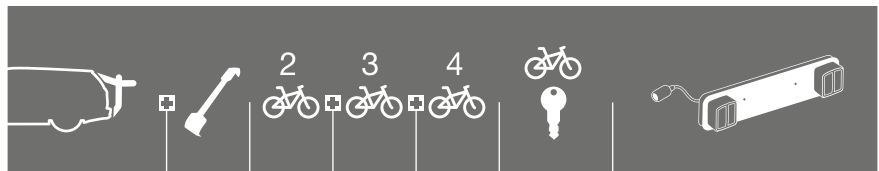

CHRYSLER	Voyager, 5-dr MPV, 05-07	ClipOn High 9106	9111	✓			x	Not needed
CHRYSLER	Voyager, 5-dr MPV, 05-07	Freeway 968		✓	✓		Lock 538	Lightboard 976 recommended
CHRYSLER	Voyager, 5-dr MPV, 01-04	BackPac 973	973-16	✓	973-23		x	Not needed
CHRYSLER	Voyager, 5-dr MPV, 01-04	ClipOn 9104	9111	✓	✓		Lock 538	Lightboard 976 recommended
CHRYSLER	Voyager, 5-dr MPV, 01-04	ClipOn High 9106	9111	✓			x	Not needed
CHRYSLER	Voyager, 5-dr MPV, 01-04	Freeway 968		✓	✓		Lock 538	Lightboard 976 recommended
CHRYSLER	Voyager, 5-dr MPV, 01-04	Indoor 592		✓				Not applicable
CHRYSLER	Voyager, 5-dr MPV, 96-00	BackPac 973	973-17	✓	973-23		x	Not needed
CHRYSLER	Voyager, 5-dr MPV, 96-00	ClipOn 9104	9111	✓	✓		Lock 538	Lightboard 976 recommended
CHRYSLER	Voyager, 5-dr MPV, 96-00	ClipOn High 9106	9111	✓			x	Not needed
CHRYSLER	Voyager, 5-dr MPV, 96-00	Indoor 592		✓				Not applicable
CHRYSLER	Voyager, 5-dr MPV, 88-95	BackPac 973	973-14	✓	973-23	973-24	x	Not needed
CHRYSLER	Voyager, 5-dr MPV, 88-95	ClipOn 9104		✓	✓		Lock 538	Lightboard 976 recommended
CHRYSLER	Voyager, 5-dr MPV, 88-95	ClipOn High 9106		✓			x	Not needed
CHRYSLER	Voyager, 5-dr MPV, 88-95	Indoor 592		✓				Not applicable
CHRYSLER	Grand Voyager, 4-dr MPV, 91-95	Indoor 592		✓				Not applicable
CHRYSLER	Grand Voyager, 4-dr MPV, 96-00	Indoor 592		✓	593			Not applicable
CHRYSLER	Grand Voyager, 4-dr MPV, 01-04	Indoor 592		✓	593			Not applicable
CITROËN	Berlingo without sliding doors, 4-dr MPV, 97->	Indoor 592		1 bike				Not applicable
CITROËN	C3, 5-dr Hatchback, 02-09	ClipOn 9103		✓	✓		Lock 538	Lightboard 976 recommended
CITROËN	C3, 5-dr Hatchback, 02-09	ClipOn High 9105		✓			x	Not needed
CITROËN	C3, 5-dr Hatchback, 02-09	Freeway 968		✓	✓		Lock 538	Lightboard 976 recommended
CITROËN	C3 Picasso, 5-dr MPV, 09->	BackPac 973	973-18	✓	973-23		x	Lightboard 976 recommended
CITROËN	C3 Picasso, 5-dr MPV, 09->	ClipOn 9104		✓	✓		Lock 538	Lightboard 976 recommended
CITROËN	C3 Picasso, 5-dr MPV, 09->	ClipOn High 9106		✓			x	Lightboard 976 recommended
CITROËN	C3(Mk.II), 5-dr Hatchback, 09->	ClipOn 9103	9115	✓	✓		Lock 538	Lightboard 976 recommended
CITROËN	C4 Grande Picasso, 5-dr MPV, 06->	BackPac 973	973-15	✓	973-23		x	Lightboard 976 recommended
CITROËN	Evasion, 5-dr MPV, 94-02	BackPac 973	973-16	✓			x	Not needed
CITROËN	Evasion, 5-dr MPV, 94-02	ClipOn 9104	9111	✓	✓		Lock 538	Lightboard 976 recommended
CITROËN	Evasion, 5-dr MPV, 94-02	ClipOn High 9106	9111	✓			x	Not needed
CITROËN	Evasion, 5-dr MPV, 94-02	Freeway 968		✓	✓		Lock 538	Lightboard 976 recommended
CITROËN	Saxo, 3/5-dr Hatchback, 96-03	ClipOn 9103		✓	✓		Lock 538	Lightboard 976 recommended
CITROËN	Saxo, 3/5-dr Hatchback, 96-03	ClipOn High 9105		✓			x	Not needed
CITROËN	Xantia, 3/5-dr Hatchback, 93-01	Freeway 968		✓	✓		Lock 538	Lightboard 976 recommended
CITROËN	XM, 5-dr Estate, 90-00	Freeway 968		✓	✓		Lock 538	Lightboard 976 recommended
CITROËN	Xsara, 3/5-dr Hatchback, 01->	Freeway 968		✓	✓		Lock 538	Lightboard 976 recommended
CITROËN	Xsara, 3/5-dr Hatchback, 98-00	Freeway 968		✓	✓		Lock 538	Lightboard 976 recommended
CITROËN	Xsara Picasso, 5-dr MPV, 99-	Indoor 592		1 bike				Not applicable
CITROËN	Xsara Picasso, 5-dr MPV, 00-03	ClipOn 9104	9111	✓	✓		Lock 538	Lightboard 976 recommended
CITROËN	Xsara Picasso, 5-dr MPV, 00-03	ClipOn High 9106	9111	✓			x	Not needed
CITROËN	Xsara Picasso, 5-dr MPV, 00-03	Freeway 968		✓	✓		Lock 538	Lightboard 976 recommended
CITROËN	Xsara Picasso, 5-dr MPV, 04->	ClipOn 9104	9111	✓	✓		Lock 538	Lightboard 976 recommended
CITROËN	Xsara Picasso, 5-dr MPV, 04->	ClipOn High 9106	9111	✓			x	Not needed
CITROËN	Xsara Picasso, 5-dr MPV, 04->	Freeway 968		✓	✓		Lock 538	Lightboard 976 recommended
CITROËN	ZX, 5-dr Hatchback, 91-98	Freeway 968		✓	✓		Lock 538	Lightboard 976 recommended
CITROËN	ZX, 3-dr Hatchback, 93-98	Freeway 968		✓	✓		Lock 538	Lightboard 976 recommended
CITROËN	ZX, 5-dr Estate, 93-98	Freeway 968		✓	✓		Lock 538	Lightboard 976 recommended
DACIA	Duster, 5-dr SUV, 10-	ClipOn 9104	9115	✓	✓		Lock 538	Lightboard 976 recommended
DACIA	Duster, 5-dr SUV, 10-	ClipOn High 9106	9115	✓			x	Lightboard 976 recommended
DACIA	Sandero, 5-dr Hatchback, 08-12	ClipOn 9104		✓	✓		Lock 538	Lightboard 976 recommended
DACIA	Sandero, 5-dr Hatchback, 08-12	ClipOn High 9106		✓			x	Lightboard 976 recommended
DACIA	Sandero StepWay, 5-dr Hatchback, 09-12	ClipOn 9104		✓	✓		Lock 538	Lightboard 976 recommended
DACIA	Sandero StepWay, 5-dr Hatchback, 09-12	ClipOn High 9106		✓			x	Lightboard 976 recommended
DAEWOO	Evanda, 4-dr Sedan, 03->	Freeway 968		✓	✓		Lock 538	Lightboard 976 recommended
DAEWOO	Kalos, 5-dr Hatchback, 03->	Freeway 968		✓	✓		Lock 538	Lightboard 976 recommended
DAEWOO	Lanos, 3-dr Hatchback, 96-02	Freeway 968		✓	✓		Lock 538	Lightboard 976 recommended