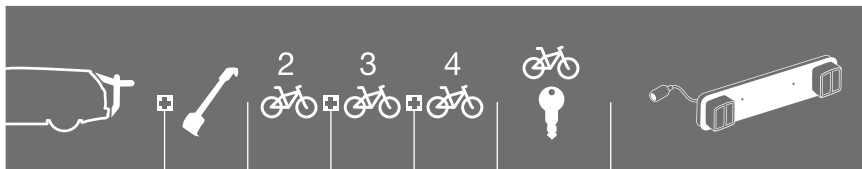

VOLKSWAGEN	Model	Accessories	973-18	973-23	973-24	Lock	Lightboard	
VOLKSWAGEN	Beetle, 3-dr Hatchback, 98->	Freeway 968		✓	✓	Lock 538	Lightboard 976 recommended	
VOLKSWAGEN	Bora, 4-dr Sedan, 98-05	Freeway 968		✓	✓	Lock 538	Lightboard 976 recommended	
VOLKSWAGEN	Bora, 5-dr Estate, 99-05	BackPac 973	973-18	✓	973-23	x	Not needed	
VOLKSWAGEN	Bora, 5-dr Estate, 99-05	ClipOn 9104		✓	✓	Lock 538	Lightboard 976 recommended	
VOLKSWAGEN	Bora, 5-dr Estate, 99-05	ClipOn High 9106		✓		x	Not needed	
VOLKSWAGEN	Caddy Combi, 5-dr Van, 04->	BackPac 973	973-18	✓	973-23	x	Not needed	
VOLKSWAGEN	Caddy Life, 5-dr Van, 04->	BackPac 973	973-18	✓	973-23	x	Not needed	
VOLKSWAGEN	Caddy Life, 4-dr Van, 04-	Indoor 592		1 bike			Not applicable	
VOLKSWAGEN	Caddy Maxi Life, 5-dr Van, 08->	BackPac 973	973-18	✓	973-23	x	Not needed	
VOLKSWAGEN	Cross Golf, 5-dr Hatchback, 06->	BackPac 973	973-15	✓	973-23	x	Not needed	
VOLKSWAGEN	Cross Golf, 5-dr Hatchback, 06->	ClipOn 9104	9115	✓	✓	Lock 538	Lightboard 976 recommended	
VOLKSWAGEN	Cross Golf, 5-dr Hatchback, 06->	ClipOn High 9106	9115	✓		x	Not needed	
VOLKSWAGEN	Cross Polo, 5-dr Hatchback, 09->	ClipOn 9103		✓	✓	Lock 538	Lightboard 976 recommended	
VOLKSWAGEN	Cross Polo, 5-dr Hatchback, 09->	ClipOn High 9105		✓		x	Not needed	
VOLKSWAGEN	Cross Polo, 5-dr Hatchback, 06-08	ClipOn 9103		✓	✓	Lock 538	Lightboard 976 recommended	
VOLKSWAGEN	Cross Polo, 5-dr Hatchback, 06-08	ClipOn High 9105		✓		x	Not needed	
VOLKSWAGEN	Cross Touran, 5-dr MPV, 06->	BackPac 973	973-18	✓	973-23	973-24	x	Not needed
VOLKSWAGEN	Cross Touran, 5-dr MPV, 06->	ClipOn 9104	9115	✓	✓	Lock 538	Lightboard 976 recommended	
VOLKSWAGEN	Cross Touran, 5-dr MPV, 06->	ClipOn High 9106	9115	✓		x	Not needed	
VOLKSWAGEN	Fox, 3-dr Hatchback, 05->	ClipOn 9103	9115	✓	✓	Lock 538	Lightboard 976 recommended	
VOLKSWAGEN	Fox, 3-dr Hatchback, 05->	ClipOn High 9105	9115	✓		x	Not needed	
VOLKSWAGEN	Fox, 3-dr Hatchback, 05->	Freeway 968		✓	✓	Lock 538	Lightboard 976 recommended	
VOLKSWAGEN	Golf, 4-dr Cabriolet, 94->	Freeway 968		✓	✓	Lock 538	Lightboard 976 recommended	
VOLKSWAGEN	Golf II, 3/5-dr Hatchback, 84-91	ClipOn 9103		✓	✓	Lock 538	Lightboard 976 recommended	
VOLKSWAGEN	Golf II, 3/5-dr Hatchback, 84-91	Freeway 968		✓	✓	Lock 538	Lightboard 976 recommended	
VOLKSWAGEN	Golf II, 3/5-dr Hatchback, 84-91	ClipOn High 9105		✓		x	Not needed	
VOLKSWAGEN	Golf III, 3/5-dr Hatchback, 92-97	ClipOn 9103		✓	✓	Lock 538	Lightboard 976 recommended	
VOLKSWAGEN	Golf III, 3/5-dr Hatchback, 92-97	ClipOn High 9105		✓		x	Not needed	
VOLKSWAGEN	Golf III, 3/5-dr Hatchback, 92-97	Freeway 968		✓	✓	Lock 538	Lightboard 976 recommended	
VOLKSWAGEN	Golf III, 5-dr Estate, 94-98	ClipOn 9104	9110	✓	✓	Lock 538	Lightboard 976 recommended	
VOLKSWAGEN	Golf III, 5-dr Estate, 94-98	ClipOn High 9106	9110	✓		x	Not needed	
VOLKSWAGEN	Golf III, 5-dr Estate, 94-98	Freeway 968		✓	✓	Lock 538	Lightboard 976 recommended	
VOLKSWAGEN	Golf III, 5-dr Estate, 94-98	BackPac 973	973-16	✓	973-23	x	Not needed	
VOLKSWAGEN	Golf III, 3/5-dr Hatchback, 92-97	BackPac 973	973-16	✓	973-23	x	Not needed	
VOLKSWAGEN	Golf IV, 3/5-dr Hatchback, 98-03	BackPac 973	973-14	✓	973-23	x	Not needed	
VOLKSWAGEN	Golf IV, 3/5-dr Hatchback, 98-03	ClipOn 9103		✓	✓	Lock 538	Lightboard 976 recommended	
VOLKSWAGEN	Golf IV, 3/5-dr Hatchback, 98-03	ClipOn High 9105		✓		x	Not needed	
VOLKSWAGEN	Golf IV, 3/5-dr Hatchback, 98-03	Freeway 968		✓	✓	Lock 538	Lightboard 976 recommended	
VOLKSWAGEN	Golf IV, 5-dr Estate, 99-06	BackPac 973	973-18	✓	973-23	x	Not needed	
VOLKSWAGEN	Golf IV, 5-dr Estate, 99-06	ClipOn 9104		✓	✓	Lock 538	Lightboard 976 recommended	
VOLKSWAGEN	Golf IV, 5-dr Estate, 99-06	ClipOn High 9106		✓		x	Not needed	
VOLKSWAGEN	Golf IV, 5-dr Estate, 99-06	Freeway 968		✓	✓	Lock 538	Lightboard 976 recommended	
VOLKSWAGEN	Golf V, 3/5-dr Hatchback, 04-08	BackPac 973	973-15	✓	973-23	x	Not needed	
VOLKSWAGEN	Golf V, 3/5-dr Hatchback, 04-08	ClipOn 9103	9115	✓	✓	Lock 538	Lightboard 976 recommended	
VOLKSWAGEN	Golf V, 3/5-dr Hatchback, 04-08	ClipOn High 9105	9115	✓		x	Not needed	
VOLKSWAGEN	Golf V, 3/5-dr Estate, 07-08	BackPac 973	973-15	✓	973-23	x	Not needed	
VOLKSWAGEN	Golf V, 3/5-dr Estate, 07-08	ClipOn High 9106	9115	✓		x	Not needed	
VOLKSWAGEN	Golf V, 3/5-dr Estate, 07-08	ClipOn 9104	9115	✓	✓	Lock 538	Lightboard 976 recommended	
VOLKSWAGEN	Golf Plus, 5-dr Hatchback, 05-08	BackPac 973	973-15	✓	973-23	x	Not needed	
VOLKSWAGEN	Golf Plus, 5-dr Hatchback, 05-08	ClipOn 9104		✓	✓	Lock 538	Lightboard 976 recommended	
VOLKSWAGEN	Golf Plus, 5-dr Hatchback, 05-08	ClipOn High 9106		✓		x	Not needed	
VOLKSWAGEN	Golf Plus, 5-dr Hatchback, 05-08	Freeway 968		✓	✓	Lock 538	Lightboard 976 recommended	
VOLKSWAGEN	Golf Plus, 5-dr Hatchback, 09->	BackPac 973	973-15	✓	973-23	x	Not needed