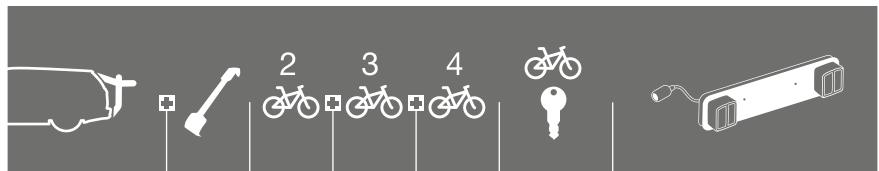

2	3	4		
PEUGEOT	1007, 3-dr Hatchback, 05->	ClipOn High 9105		✓			x	Not needed
PEUGEOT	1007, 3-dr Hatchback, 05->	Freeway 968		✓	✓		Lock 538	Lightboard 976 recommended
PEUGEOT	3008, 5-dr MPV, 09->	ClipOn 9103		✓	✓		Lock 538	Lightboard 976 recommended
PEUGEOT	3008, 5-dr MPV, 09->	ClipOn High 9105		✓			x	Not needed
PEUGEOT	5008, 5-dr MPV, 09->	ClipOn 9104		✓	✓		Lock 538	Lightboard 976 recommended
PEUGEOT	5008, 5-dr MPV, 09->	ClipOn High 9106		✓			x	Lightboard 976 recommended
PEUGEOT	Partner, 3-dr Van, 97-02, 03->	Indoor 592		1 bike				Not applicable
PONTIAC	Trans Sport, 5-dr Van, 90-96	Indoor 592		1 bike				Not applicable
RENAULT	19, 3/5-dr Hatchback, 89-95	Freeway 968		✓	✓		Lock 538	Lightboard 976 recommended
RENAULT	19, 4-dr Sedan, 89-95	FreeWay 968		✓	✓		Lock 538	Lightboard 976 recommended
RENAULT	Clio, 3/5-dr Hatchback, 91-97	Freeway 968		✓	✓		Lock 538	Lightboard 976 recommended
RENAULT	Clio, 3/5-dr Hatchback, 98-00	Freeway 968		✓	✓		Lock 538	Lightboard 976 recommended
RENAULT	Clio, 3/5-dr Hatchback, 06-12	ClipOn 9103		✓	✓		Lock 538	Lightboard 976 recommended
RENAULT	Clio, 3/5-dr Hatchback, 06-12	ClipOn High 9105		✓			x	Not needed
RENAULT	Clio, 3/5-dr Hatchback, 06-12	Freeway 968		✓	✓		Lock 538	Lightboard 976 recommended
RENAULT	Espace, 5-dr MPV, 03->	ClipOn 9104		✓	✓		Lock 538	Lightboard 976 recommended
RENAULT	Grand Scénic II, 5-dr MPV, 04-08	BackPac 973	973-15	✓			x	Lightboard 976 recommended
RENAULT	Grand Scénic II, 5-dr MPV, 04-08	ClipOn 9104	9115	✓	✓		Lock 538	Lightboard 976 recommended
RENAULT	Grand Scénic II, 5-dr MPV, 04-08	ClipOn High 9106	9115	✓			x	Lightboard 976 recommended
RENAULT	Grand Scénic III, 5-dr MPV, 09->	ClipOn 9104		✓	✓		Lock 538	Lightboard 976 recommended
RENAULT	Grand Scénic III, 5-dr MPV, 09->	ClipOn High 9106		✓			x	Lightboard 976 recommended
RENAULT	Grand Scénic III, 5-dr MPV, 09->	BackPac 973	973-15	✓	973-23		x	Lightboard 976 recommended
RENAULT	Laguna, 5-dr Hatchback, 01-05	Freeway 968		✓	✓		Lock 538	Lightboard 976 recommended
RENAULT	Laguna, 5-dr Hatchback, 94-00	Freeway 968		✓	✓		Lock 538	Lightboard 976 recommended
RENAULT	Mégane, 5-dr Estate, 99-03	ClipOn 9104		✓	✓		Lock 538	Lightboard 976 recommended
RENAULT	Mégane, 5-dr Estate, 99-03	ClipOn High 9106		✓			x	Not needed
RENAULT	Mégane, 5-dr Estate, 99-03	Freeway 968		✓	✓		Lock 538	Lightboard 976 recommended
RENAULT	Mégane II, 4-dr Sedan, 03-08	Freeway 968		✓	✓		Lock 538	Lightboard 976 recommended
RENAULT	Mégane III, 5-dr Hatchback, 09->	ClipOn 9104	9115	✓	✓		Lock 538	Lightboard 976 recommended
RENAULT	Mégane III, 5-dr Hatchback, 09->	ClipOn High 9106	9115	✓			x	Not needed
RENAULT	Scénic, 5-dr MPV, 97-02	Freeway 968		✓	✓		Lock 538	Lightboard 976 recommended
RENAULT	Scénic II, 5-dr MPV, 03-08	BackPac 973	973-15	✓			x	Lightboard 976 recommended
RENAULT	Scénic II, 5-dr MPV, 03-08	ClipOn 9104		✓	✓		Lock 538	Lightboard 976 recommended
RENAULT	Scénic II, 5-dr MPV, 03-08	ClipOn High 9106		✓			x	Lightboard 976 recommended
RENAULT	Scénic III, 5-dr MPV, 09->	ClipOn 9104		✓	✓		Lock 538	Lightboard 976 recommended
RENAULT	Scénic III, 5-dr MPV, 09->	ClipOn High 9106		✓			x	Lightboard 976 recommended
RENAULT	Scénic III, 5-dr MPV, 09->	BackPac 973	973-16	✓	973-23		x	Lightboard 976 recommended
RENAULT	Scénic X Mod, 5-dr MPV, 09->	ClipOn 9104		✓	✓		Lock 538	Lightboard 976 recommended
RENAULT	Scénic X Mod, 5-dr MPV, 09->	ClipOn High 9106		✓			x	Lightboard 976 recommended
RENAULT	Trafic single door, 4-dr Van, 01->	BackPac 973	973-18	✓	973-23		x	Lightboard 976 recommended
RENAULT	Twingo, 3-dr Hatchback, 93-02	ClipOn 9103		✓	✓		Lock 538	Lightboard 976 recommended
RENAULT	Twingo, 3-dr Hatchback, 93-02	ClipOn High 9105		✓			x	Not needed
RENAULT	Twingo, 3-dr Hatchback, 93-02	Freeway 968		✓	✓		Lock 538	Lightboard 976 recommended
RENAULT	Twingo, 3-dr Hatchback, 03-07	ClipOn 9103		✓	✓		Lock 538	Lightboard 976 recommended
RENAULT	Twingo, 3-dr Hatchback, 03-07	ClipOn High 9105		✓			x	Not needed
RENAULT	Twingo, 3-dr Hatchback, 03-07	Freeway 968		✓	✓		Lock 538	Lightboard 976 recommended
RENAULT	Twingo II, 3-dr Hatchback, 07-11	ClipOn High 9105		✓			x	Not needed
RENAULT	Twingo II, 3-dr Hatchback, 12-	ClipOn High 9105		✓			x	Not needed
RENAULT	Espace, 5-dr MPV, 91-97	Indoor 592		✓				Not applicable
RENAULT	Espace, 5-dr MPV, 03->	Indoor 592		✓				Not applicable
RENAULT	Kangoo, 5-dr Van, 98-02, 03-	Indoor 592		1 bike				Not applicable
RENAULT	Megané Grand Scénic, 5-dr MPV, 04-	Indoor 592		1 bike				Not applicable
RENAULT	Mégane Scénic, 5-dr MPV, 97-02	Indoor 592		✓				Not applicable
RENAULT	Mégane Scénic, 5-dr MPV, 03-	Indoor 592		1 bike				Not applicable
RENAULT	Twingo II, 3-dr Hatchback, 07-11	ClipOn 9103		✓	✓		Lock 538	Lightboard 976 recommended