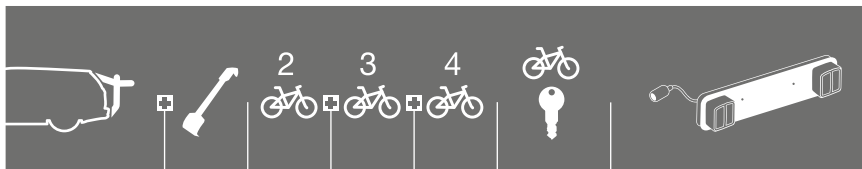

VOLKSWAGEN	Lupo, 3-dr Hatchback, 97-05	ClipOn High 9105		✓			x	Not needed
VOLKSWAGEN	Lupo, 3-dr Hatchback, 97-05	Freeway 968		✓	✓		Lock 538	Lightboard 976 recommended
VOLKSWAGEN	Panamera, 4-dr MPV, 09->	BackPac 973	973-18	✓	973-23	973-24	x	Not needed
VOLKSWAGEN	Passat, 4-dr Sedan, 88-96	Freeway 968		✓	✓		Lock 538	Lightboard 976 recommended
VOLKSWAGEN	Passat, 4-dr Sedan, 97-00	Freeway 968		✓	✓		Lock 538	Lightboard 976 recommended
VOLKSWAGEN	Passat, 4-dr Sedan, 01-04	Freeway 968		✓	✓		Lock 538	Lightboard 976 recommended
VOLKSWAGEN	Passat, 4-dr Sedan, 05->	Freeway 968		✓	✓		Lock 538	Lightboard 976 recommended
VOLKSWAGEN	Passat, 5-dr Estate, 88-96	BackPac 973	973-16	✓	973-23	973-24	x	Not needed
VOLKSWAGEN	Passat, 5-dr Estate, 88-96	Freeway 968		✓	✓		Lock 538	Lightboard 976 recommended
VOLKSWAGEN	Passat, 5-dr Estate, 88-96	ClipOn 9103		✓	✓		Lock 538	Lightboard 976 recommended
VOLKSWAGEN	Passat, 5-dr Estate, 88-96	ClipOn High 9105		✓			x	Not needed
VOLKSWAGEN	Passat, 5-dr Estate, 97-00	BackPac 973	973-19	✓	973-23	973-24	x	Not needed
VOLKSWAGEN	Passat, 5-dr Estate, 97-00	Freeway 968		✓	✓		Lock 538	Lightboard 976 recommended
VOLKSWAGEN	Passat, 5-dr Estate, 97-00	ClipOn 9104		✓	✓		Lock 538	Lightboard 976 recommended
VOLKSWAGEN	Passat, 5-dr Estate, 97-00	ClipOn High 9106		✓			x	Not needed
VOLKSWAGEN	Passat, 5-dr Estate, 01-04	BackPac 973	973-19	✓	973-23	973-24	x	Not needed
VOLKSWAGEN	Passat, 5-dr Estate, 01-04	Freeway 968		✓	✓		Lock 538	Lightboard 976 recommended
VOLKSWAGEN	Passat, 5-dr Estate, 01-04	ClipOn High 9106		✓			x	Not needed
VOLKSWAGEN	Passat, 5-dr Estate, 05-10	BackPac 973	973-19	✓	973-23		x	Not needed
VOLKSWAGEN	Passat, 5-dr Estate, 05-10	ClipOn 9104		✓	✓		Lock 538	Lightboard 976 recommended
VOLKSWAGEN	Passat, 5-dr Estate, 05-10	ClipOn High 9106		✓			x	Not needed
VOLKSWAGEN	Passat, 5-dr Estate, 11-	BackPac 973	973-15	✓	973-23		x	Not needed
VOLKSWAGEN	Passat, 5-dr Estate, 11-	ClipOn 9104		✓	✓		Lock 538	Lightboard 976 recommended
VOLKSWAGEN	Passat, 5-dr Estate, 11-	ClipOn High 9106		✓			x	Not needed
VOLKSWAGEN	Passat Alltrack, 5-dr Estate, 12-	BackPac 973	973-15	✓	973-23		x	Not needed
VOLKSWAGEN	Passat Alltrack, 5-dr Estate, 12-	ClipOn 9104		✓	✓		Lock 538	Lightboard 976 recommended
VOLKSWAGEN	Passat Alltrack, 5-dr Estate, 12-	ClipOn High 9106		✓			x	Not needed
VOLKSWAGEN	Polo, 3/5-dr Hatchback, 95-01	ClipOn 9103		✓	✓		Lock 538	Lightboard 976 recommended
VOLKSWAGEN	Polo, 3/5-dr Hatchback, 95-01	ClipOn High 9105		✓			x	Not needed
VOLKSWAGEN	Polo, 3/5-dr Hatchback, 95-01	Freeway 968		✓	✓		Lock 538	Lightboard 976 recommended
VOLKSWAGEN	Polo, 3/5-dr Hatchback, 02-04	ClipOn 9103		✓	✓		Lock 538	Lightboard 976 recommended
VOLKSWAGEN	Polo, 3/5-dr Hatchback, 02-04	Freeway 968		✓	✓		Lock 538	Lightboard 976 recommended
VOLKSWAGEN	Polo, 3/5-dr Hatchback, 05-08	ClipOn 9103		✓	✓		Lock 538	Lightboard 976 recommended
VOLKSWAGEN	Polo, 3/5-dr Hatchback, 05-08	Freeway 968		✓	✓		Lock 538	Lightboard 976 recommended
VOLKSWAGEN	Polo, 3/5-dr Hatchback, 09->	ClipOn 9103		✓	✓		Lock 538	Lightboard 976 recommended
VOLKSWAGEN	Polo, 3/5-dr Hatchback, 09->	ClipOn High 9105		✓			x	Not needed
VOLKSWAGEN	Polo, 5-dr Estate, 96-01	BackPac 973	973-18	✓	973-23		x	Not needed
VOLKSWAGEN	Polo, 5-dr Estate, 96-01	ClipOn 9103		✓	✓		Lock 538	Lightboard 976 recommended
VOLKSWAGEN	Polo, 5-dr Estate, 96-01	Freeway 968		✓	✓		Lock 538	Lightboard 976 recommended
VOLKSWAGEN	Polo, 5-dr Estate, 96-01	ClipOn High 9105		✓			x	Not needed
VOLKSWAGEN	Polo, 3/5-dr Hatchback, 02-04	ClipOn High 9105		✓			x	Not needed
VOLKSWAGEN	Polo, 3/5-dr Hatchback, 05-08	ClipOn High 9105		✓			x	Not needed
VOLKSWAGEN	Sharan, 5-dr MPV, 96-00	ClipOn 9104	9111	✓	✓		Lock 538	Lightboard 976 recommended
VOLKSWAGEN	Sharan, 5-dr MPV, 96-00	ClipOn High 9106	9111	✓			x	Not needed
VOLKSWAGEN	Sharan, 5-dr MPV, 96-00	Freeway 968		✓	✓		Lock 538	Lightboard 976 recommended
VOLKSWAGEN	Sharan, 5-dr MPV, 96-00	BackPac 973	973-16	✓	973-23		x	Not needed
VOLKSWAGEN	Sharan, 5-dr MPV, 01-09	ClipOn 9104	9111	✓	✓		Lock 538	Lightboard 976 recommended
VOLKSWAGEN	Sharan, 5-dr MPV, 01-09	ClipOn High 9106	9111	✓			x	Not needed
VOLKSWAGEN	Sharan, 5-dr MPV, 01-09	Freeway 968		✓	✓		Lock 538	Lightboard 976 recommended
VOLKSWAGEN	Sharan, 5-dr MPV, 01-09	BackPac 973	973-16	✓	973-23		x	Not needed
VOLKSWAGEN	Sharan, 5-dr MPV, 10-	ClipOn 9104		✓	✓		Lock 538	Lightboard 976 recommended
VOLKSWAGEN	Sharan, 5-dr MPV, 10-	ClipOn High 9106		✓			x	Not needed
VOLKSWAGEN	Sharan, 5-dr MPV, 10-	BackPac 973	973-15	✓	973-23		x	Not needed
VOLKSWAGEN	Sharan, 5-dr MPV, 96-00, 01-	Indoor 592		✓				Not applicable
VOLKSWAGEN	Touran, 5-dr MPV, 03-09	BackPac 973	973-18	✓	973-23	973-24	x	Not needed
VOLKSWAGEN	Touran, 5-dr MPV, 03-09	ClipOn 9104		✓	✓		Lock 538	Lightboard 976 recommended