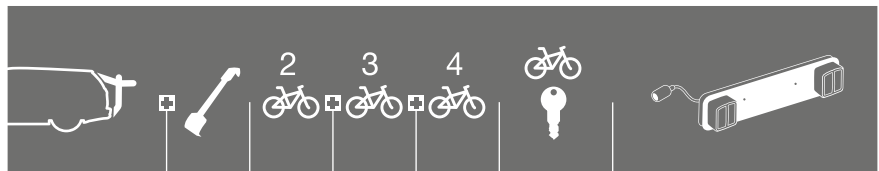

Thule Bike frame adapter 981/982
For easiest possible fitting of bikes with non-standard frames, as well as lady and BMX bikes. 981 for carriers with bikes hanging (e.g. ClipOn, FreeWay, HangOn, Xstream) and 982 for carriers with bikes standing on a platform.