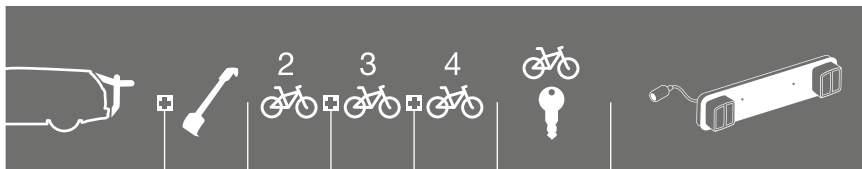

FORD	Mondeo, 5-dr Estate, 93-00	ClipOn High 9106		✓			x	Not needed
FORD	Mondeo, 5-dr Estate, 93-00	Freeway 968		✓	✓		Lock 538	Lightboard 976 recommended
FORD	Mondeo, 5-dr Hatchback, 93-00	Freeway 968		✓	✓		Lock 538	Lightboard 976 recommended
FORD	S-Max, MPV, 06-	Indoor 592		✓				Not applicable
FORD	Scorpio, 4-dr Sedan, 85-94	Freeway 968		✓	✓		Lock 538	Lightboard 976 recommended
FORD	Scorpio, 5-dr Estate, 85-94	ClipOn 9103		✓	✓		Lock 538	Lightboard 976 recommended
FORD	Scorpio, 5-dr Estate, 85-94	Freeway 968		✓	✓		Lock 538	Lightboard 976 recommended
FORD	Scorpio, 4-dr Sedan, 95-98	Freeway 968		✓	✓		Lock 538	Lightboard 976 recommended
FORD	Scorpio, 5-dr Estate, 95-98	BackPac 973	973-16	✓	973-23		x	Not needed
FORD	Scorpio, 5-dr Estate, 95-98	ClipOn 9103		✓	✓		Lock 538	Lightboard 976 recommended
FORD	Scorpio, 5-dr Estate, 95-98	Freeway 968		✓	✓		Lock 538	Lightboard 976 recommended
FORD	Scorpio, 5-dr Estate, 85-94	ClipOn High 9105		✓			x	Not needed
FORD	Scorpio, 5-dr Estate, 95-98	ClipOn High 9105		✓			x	Not needed
FORD	Sierra, 5-dr Estate, 84-94	ClipOn 9103		✓	✓		Lock 538	Lightboard 976 recommended
FORD	Sierra, 5-dr Estate, 84-94	ClipOn High 9105		✓			x	Lightboard 976 recommended
FORD	Windstar, 5-dr MPV, 95-97	BackPac 973	973-15	✓	973-23		x	Not needed
FORD	Windstar, 5-dr MPV, 95-97	ClipOn High 9106	9111	✓			x	Not needed
FORD	Windstar, 5-dr MPV, 95-97	ClipOn 9104	9111	✓	✓		Lock 538	Lightboard 976 recommended
FORD	Windstar, 5-dr MPV, 94-98	Indoor 592		✓				Not applicable
HONDA	Accord, 4-dr Sedan, 93-02	Freeway 968		✓	✓		Lock 538	Lightboard 976 recommended
HONDA	Accord, 3-dr Coupé, 94-97	Freeway 968		✓	✓		Lock 538	Lightboard 976 recommended
HONDA	Accord, 5-dr Estate, 94-97	Freeway 968		✓	✓		Lock 538	Lightboard 976 recommended
HONDA	Civic, 5-dr Hatchback, 01-03	ClipOn 9103		✓	✓		Lock 538	Lightboard 976 recommended
HONDA	Civic, 5-dr Hatchback, 01-03	ClipOn High 9105		✓			x	Not needed
HONDA	Civic 14, 3/5-dr Hatchback, 04-05	ClipOn 9103		✓	✓		Lock 538	Lightboard 976 recommended
HONDA	Civic 14, 3/5-dr Hatchback, 04-05	ClipOn High 9105		✓			x	Not needed
HONDA	Fit, 5-dr Hatchback, 08->	ClipOn 9103		✓	✓		Lock 538	Lightboard 976 recommended
HONDA	Fit, 5-dr Hatchback, 08->	ClipOn High 9105		✓			x	Lightboard 976 recommended
HONDA	Jazz, 5-dr Hatchback, 02-08	ClipOn 9103		✓	✓		Lock 538	Lightboard 976 recommended
HONDA	Jazz, 5-dr Hatchback, 02-08	ClipOn High 9105		✓			x	Lightboard 976 recommended
HONDA	Jazz, 5-dr Hatchback, 02-08	Freeway 968		✓	✓		Lock 538	Lightboard 976 recommended
HONDA	Jazz, 5-dr Hatchback, 09->	ClipOn 9103		✓	✓		Lock 538	Lightboard 976 recommended
HONDA	Jazz, 5-dr Hatchback, 09->	ClipOn High 9105		✓			x	Lightboard 976 recommended
HONDA	Logo, 3/5-dr Hatchback, 95-02	ClipOn High 9105		✓			x	Not needed
HONDA	Logo, 3/5-dr Hatchback, 95-02	ClipOn 9103		✓	✓		Lock 538	Lightboard 976 recommended
HYUNDAI	Accent, 4-dr Sedan, 00-05	Freeway 968		✓	✓		Lock 538	Lightboard 976 recommended
HYUNDAI	Accent, 4-dr Sedan, 06->	Freeway 968		✓	✓		Lock 538	Lightboard 976 recommended
HYUNDAI	Accent, 5-dr Hatchback, 95-99	Freeway 968		✓	✓		Lock 538	Lightboard 976 recommended
HYUNDAI	Atos, 3/5-dr Hatchback, 98-03	ClipOn 9104		✓	✓		Lock 538	Lightboard 976 recommended
HYUNDAI	Atos, 3/5-dr Hatchback, 98-03	ClipOn High 9106		✓			x	Lightboard 976 recommended
HYUNDAI	Atos, 3/5-dr Hatchback, 98-03	Freeway 968		✓	✓		Lock 538	Lightboard 976 recommended
HYUNDAI	Atos Prime, 3/5-dr Hatchback, 04->	ClipOn 9104		✓	✓		Lock 538	Lightboard 976 recommended
HYUNDAI	Atos Prime, 3/5-dr Hatchback, 04->	ClipOn High 9106		✓			x	Not needed
HYUNDAI	Elantra, 5-dr Estate, 96-99	BackPac 973	973-14	✓	973-23		x	Not needed
HYUNDAI	Elantra, 5-dr Estate, 96-00	ClipOn 9103		✓	✓		Lock 538	Lightboard 976 recommended
HYUNDAI	Elantra, 5-dr Estate, 96-99	ClipOn High 9105		✓			x	Not needed
HYUNDAI	Getz, 3/5-dr Hatchback, 02-05	ClipOn 9103		✓	✓		Lock 538	Lightboard 976 recommended
HYUNDAI	Getz, 3/5-dr Hatchback, 02-05	ClipOn High 9105		✓			x	Not needed
HYUNDAI	Getz, 3/5-dr Hatchback, 05->	ClipOn 9103	9115	✓	✓		Lock 538	Lightboard 976 recommended
HYUNDAI	Getz, 3/5-dr Hatchback, 05->	ClipOn High 9105	9115	✓			x	Not needed
HYUNDAI	H1, 4-dr Van, 08->	BackPac 973	973-16	✓	973-23		x	Not needed
HYUNDAI	i10, 5-dr Hatchback, 09->	ClipOn 9103	9115	✓	✓		Lock 538	Lightboard 976 recommended
HYUNDAI	i10, 5-dr Hatchback, 09->	ClipOn High 9105	9115	✓			x	Lightboard 976 recommended
HYUNDAI	Matrix, 5-dr MPV, 01->	BackPac 973	973-16	✓	973-23		x	Lightboard 976 recommended
HYUNDAI	Matrix, 5-dr MPV, 01->	ClipOn 9104		✓	✓		Lock 538	Lightboard 976 recommended
HYUNDAI	Matrix, 5-dr MPV, 01->	ClipOn High 9106		✓			x	Not needed
HYUNDAI	Matrix, 5-dr MPV, 01->	Freeway 968		✓	✓		Lock 538	Lightboard 976 recommended