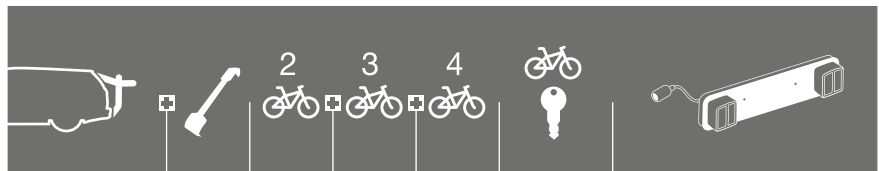

Model	Accessories	9115	2	3	4	Key	Lightboard
OPEL Astra, 3/5-dr Hatchback, 92-97	ClipOn High 9106		✓			x	Not needed
OPEL Astra, 3/5-dr Hatchback, 92-97	Freeway 968		✓	✓		Lock 538	Lightboard 976 recommended
OPEL Astra, 3/5-dr Hatchback, 98-03	Freeway 968		✓	✓		Lock 538	Lightboard 976 recommended
OPEL Astra, 3/5-dr Hatchback, 04-09	Freeway 968		✓	✓		Lock 538	Lightboard 976 recommended
OPEL Astra, 3/5-dr Hatchback, 04-09	ClipOn 9103	9115	✓	✓		Lock 538	Lightboard 976 recommended
OPEL Astra, 3/5-dr Hatchback, 04-09	ClipOn High 9105	9115	✓			x	Not needed
OPEL Astra, 5-dr Estate, 92-97	BackPac 973	973-19	✓	973-23		x	Not needed
OPEL Astra, 5-dr Estate, 92-97	ClipOn 9104		✓	✓		Lock 538	Lightboard 976 recommended
OPEL Astra, 5-dr Estate, 92-97	ClipOn High 9106		✓			x	Not needed
OPEL Astra, 5-dr Estate, 92-97	Freeway 968		✓	✓		Lock 538	Lightboard 976 recommended
OPEL Astra, 5-dr Estate, 98-03	Freeway 968		✓	✓		Lock 538	Lightboard 976 recommended
OPEL Astra, 5-dr Estate, 02-03	BackPac 973	973-19	✓	973-23		x	Not needed
OPEL Astra, 5-dr Estate, 02-09	BackPac 973	973-15	✓	973-23		x	Not needed
OPEL Astra, 5-dr Estate, 02-09	ClipOn 9104		✓	✓		Lock 538	Lightboard 976 recommended
OPEL Astra, 5-dr Estate, 02-09	Freeway 968		✓	✓		Lock 538	Lightboard 976 recommended
OPEL Astra, 5-dr Estate, 02-09	ClipOn High 9106		✓			x	Not needed
OPEL Astra Sporttour, 5-dr Estate, 10->	BackPac 973	973-15	✓			x	Not needed
OPEL Astra, 4-dr Sedan, 98-03	Freeway 968		✓	✓		Lock 538	Lightboard 976 recommended
OPEL Corsa, 3/5-dr Hatchback, 93-00	ClipOn 9103		✓	✓		Lock 538	Lightboard 976 recommended
OPEL Corsa, 3/5-dr Hatchback, 93-00	ClipOn High 9105		✓			x	Not needed
OPEL Corsa, 3/5-dr Hatchback, 93-00	Freeway 968		✓	✓		Lock 538	Lightboard 976 recommended
OPEL Corsa, 3/5-dr Hatchback, 01-03	ClipOn 9103		✓	✓		Lock 538	Lightboard 976 recommended
OPEL Corsa, 3/5-dr Hatchback, 01-03	ClipOn High 9105		✓			x	Lightboard 976 recommended
OPEL Corsa, 3/5-dr Hatchback, 01-03	Freeway 968		✓	✓		Lock 538	Lightboard 976 recommended
OPEL Corsa, 3/5-dr Hatchback, 04-05	ClipOn 9103		✓	✓		Lock 538	Lightboard 976 recommended
OPEL Corsa, 3/5-dr Hatchback, 04-05	ClipOn High 9105		✓			x	Lightboard 976 recommended
OPEL Corsa, 3/5-dr Hatchback, 06->	ClipOn High 9105	9115	✓			x	Not needed
OPEL Corsa, 3/5-dr Hatchback, 06->	Freeway 968		✓	✓		Lock 538	Lightboard 976 recommended
OPEL Corsa, 3/5-dr Hatchback, 06->	ClipOn 9103	9115	✓	✓		Lock 538	Lightboard 976 recommended
OPEL Meriva, 5-dr MPV, 03-06	BackPac 973	973-15	✓	973-23		x	Lightboard 976 recommended
OPEL Meriva, 5-dr MPV, 03-06	ClipOn 9104		✓	✓		Lock 538	Lightboard 976 recommended
OPEL Meriva, 5-dr MPV, 03-06	Freeway 968		✓	✓		Lock 538	Lightboard 976 recommended
OPEL Meriva, 5-dr MPV, 03-06	ClipOn High 9106		✓			x	Lightboard 976 recommended
OPEL Meriva, 5-dr MPV, 10->	ClipOn 9104		✓	✓		Lock 538	Lightboard 976 recommended
OPEL Meriva, 5-dr MPV, 10->	BackPac 973	973-15	✓	973-23		x	Not needed
OPEL Meriva, 5-dr MPV, 10->	ClipOn High 9106		✓			x	Not needed
OPEL Omega, 4-dr Sedan, 94-03	Freeway 968		✓	✓		Lock 538	Lightboard 976 recommended
OPEL Omega, 5-dr Estate, 94-03	BackPac 973	973-16	✓	973-23		x	Not needed
OPEL Omega, 5-dr Estate, 94-03	ClipOn 9104		✓	✓		Lock 538	Lightboard 976 recommended
OPEL Omega, 5-dr Estate, 94-03	ClipOn High 9106		✓			x	Not needed
OPEL Omega, 5-dr Estate, 94-03	Freeway 968		✓	✓		Lock 538	Lightboard 976 recommended
OPEL Sintra, 5-dr MPV, 96-99	BackPac 973	973-16	✓	973-23		x	Not needed
OPEL Sintra, 5-dr MPV, 98-	Indoor 592		✓				Not applicable
OPEL Vectra, 5-dr Hatchback, 96-01	Freeway 968		✓	✓		Lock 538	Lightboard 976 recommended
OPEL Vectra, 5-dr Estate, 96-02	BackPac 973	973-18	✓			x	Not needed
OPEL Vectra, 5-dr Estate, 96-02	ClipOn 9104		✓	✓		Lock 538	Lightboard 976 recommended
OPEL Vectra, 5-dr Estate, 96-02	ClipOn High 9106		✓			x	Lightboard 976 recommended
OPEL Vectra, 5-dr Estate, 96-02	Freeway 968		✓	✓		Lock 538	Lightboard 976 recommended
OPEL Vectra, 5-dr Estate, 03-05	ClipOn 9104	9115	✓	✓		Lock 538	Lightboard 976 recommended
OPEL Vectra, 5-dr Estate, 03-05	ClipOn High 9106	9115	✓			x	Not needed
OPEL Vectra, 5-dr Estate, 03-05	BackPac 973	973-16	✓	973-23		x	Not needed
OPEL Vectra, 5-dr Estate, 06-08	ClipOn 9104	9115	✓	✓		Lock 538	Lightboard 976 recommended
OPEL Vectra, 5-dr Estate, 06-08	ClipOn High 9106	9115	✓			x	Not needed
OPEL Vectra, 5-dr Estate, 06-08	BackPac 973	973-16	✓	973-23		x	Not needed
OPEL Vectra, 4-dr Sedan, 96-01	Freeway 968		✓	✓		Lock 538	Lightboard 976 recommended
OPEL Vectra, 4-dr Sedan, 02-08	Freeway 968		✓	✓		Lock 538	Lightboard 976 recommended
OPEL Vivaro, 4-dr Van, 01->	BackPac 973	973-18	✓	973-23		x	Lightboard 976 recommended