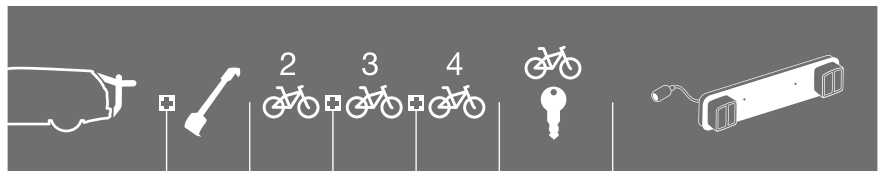

Brand	Model	Lightboard	Key	2 Bikes	3 Bikes	4 Bikes	Lightboard Recommendation
KIA	Cerato, 5-dr Hatchback, 04->	ClipOn High 9105		✓			x Not needed
KIA	Cerato, 5-dr Hatchback, 04->	Freeway 968		✓	✓		Lock 538 Lightboard 976 recommended
KIA	Cerato, 5-dr Hatchback, 04->	ClipOn 9103		✓	✓		Lock 538 Lightboard 976 recommended
KIA	Magentis, 4-dr Sedan, 01-02	Freeway 968		✓	✓		Lock 538 Lightboard 976 recommended
KIA	Magentis, 4-dr Sedan, 06->	Freeway 968		✓	✓		Lock 538 Lightboard 976 recommended
KIA	Opirus, 4-dr Sedan, 03->	Freeway 968		✓	✓		Lock 538 Lightboard 976 recommended
KIA	Picanto, 5-dr Hatchback, 04->	Freeway 968		✓	✓		Lock 538 Lightboard 976 recommended
KIA	Picanto, 5-dr Hatchback, 04-10	ClipOn 9103		✓	✓		Lock 538 Lightboard 976 recommended
KIA	Picanto, 5-dr Hatchback, 04-10	ClipOn High 9105		✓			x Not needed
KIA	Pregio, 5-dr Van, 01-04	BackPac 973	973-18	✓	973-23		x Not needed
KIA	Pride, 3/5-dr Hatchback, 95-00	BackPac 973	973-15	✓	973-23		x Not needed
KIA	Pride, 3/5-dr Hatchback, 95-00	ClipOn 9103		✓	✓		Lock 538 Lightboard 976 recommended
KIA	Pride, 3/5-dr Hatchback, 95-00	ClipOn High 9105		✓			x Not needed
KIA	Rio, 5-dr Hatchback, 00-04	ClipOn 9104		✓	✓		Lock 538 Lightboard 976 recommended
KIA	Rio, 5-dr Hatchback, 00-04	Freeway 968		✓	✓		Lock 538 Lightboard 976 recommended
KIA	Rio, 5-dr Estate, 02->	ClipOn 9103		✓	✓		Lock 538 Lightboard 976 recommended
KIA	Rio, 5-dr Estate, 02->	ClipOn High 9105		✓			x Not needed
KIA	Rio, 5-dr Estate, 02->	Freeway 968		✓	✓		Lock 538 Lightboard 976 recommended
KIA	Rio, 5-dr Hatchback, 05-10	ClipOn 9103		✓	✓		Lock 538 Lightboard 976 recommended
KIA	Rio, 5-dr Hatchback, 05-10	ClipOn High 9105		✓			x Not needed
KIA	Rio, 5-dr Hatchback, 05-	Freeway 968		✓	✓		Lock 538 Lightboard 976 recommended
KIA	Rio, 3/5-dr Hatchback, 11-	ClipOn 9103	9115	✓	✓		Lock 538 Lightboard 976 recommended
KIA	Rio, 3/5-dr Hatchback, 11-	ClipOn High 9105	9115	✓			x Not needed
KIA	Sephia, 5-dr Hatchback, 98-00	Freeway 968		✓	✓		Lock 538 Lightboard 976 recommended
KIA	Sorento, 5-dr SUV, 02-08	BackPac 973	973-17	✓	973-23		x Not needed
KIA	Sorento, 5-dr SUV, 02-08	ClipOn 9104		✓	✓		Lock 538 Lightboard 976 recommended
KIA	Sorento, 5-dr SUV, 02-08	ClipOn High 9106		✓			x Not needed
KIA	Sportage, 5-dr SUV, 94-03	ClipOn 9104		✓	✓		Lock 538 Lightboard 976 recommended
KIA	Sportage, 5-dr SUV, 94-03	ClipOn High 9106		✓			x Not needed
KIA	Sportage, 5-dr SUV, 04-07	ClipOn 9104	9115	✓	✓		Lock 538 Lightboard 976 recommended
KIA	Sportage, 5-dr SUV, 04-07	ClipOn High 9106	9115	✓			x Not needed
KIA	Sportage, 5-dr SUV, 04-07	Freeway 968		✓	✓		Lock 538 Lightboard 976 recommended
KIA	Sportage, 5-dr SUV, 08-09	ClipOn 9104	9115	✓	✓		Lock 538 Lightboard 976 recommended
KIA	Sportage, 5-dr SUV, 08-09	ClipOn High 9106	9115	✓			x Not needed
KIA	Sportage, 5-dr SUV, 08-09	Freeway 968		✓	✓		Lock 538 Lightboard 976 recommended
KIA	Sportage, 5-dr SUV, 10-	ClipOn 9104		✓	✓		Lock 538 Lightboard 976 recommended
KIA	Sportage, 5-dr SUV, 10-	ClipOn High 9106		✓			x Not needed
KIA	Venga, 5-dr Hatchback, 10->	ClipOn 9104		✓	✓		Lock 538 Lightboard 976 recommended
KIA	Venga, 5-dr Hatchback, 10->	ClipOn High 9106		✓			x Not needed
LANCIA	Ypsilon, 3-dr Hatchback, 03->	Freeway 968		✓	✓		Lock 538 Lightboard 976 recommended
LANCIA	Ypsilon, 3-dr Hatchback, 96-02	ClipOn 9103		✓	✓		Lock 538 Lightboard 976 recommended
LANCIA	Ypsilon, 3-dr Hatchback, 96-02	ClipOn High 9105		✓			x Not needed
LANCIA	Zeta, 5-dr MPV, 94-02	BackPac 973	973-16	✓			x Not needed
LANCIA	Zeta, 5-dr MPV, 94-02	ClipOn 9104	9111	✓	✓		Lock 538 Lightboard 976 recommended
LANCIA	Zeta, 5-dr MPV, 94-02	ClipOn High 9106	9111	✓			x Not needed
LANCIA	Zeta, 5-dr MPV, 94-02	Freeway 968		✓	✓		Lock 538 Lightboard 976 recommended
LAND ROVER	Freelander, 5-dr SUV, 06->	ClipOn 9104		✓	✓		Lock 538 Lightboard 976 recommended
LAND ROVER	Freelander, 5-dr SUV, 06->	Freeway 968		✓	✓		Lock 538 Lightboard 976 recommended
LAND ROVER	Freelander, 5-dr SUV, 98-03	Indoor 592		1 bike			Not applicable
LAND ROVER	Range Rover, 5-dr MPV, 95-01	Indoor 592		1 bike			Not applicable
LEXUS	IS 250, 4-dr Sedan, 06->	Freeway 968		✓	✓		Lock 538 Lightboard 976 recommended
LEXUS	RX 300, 5-dr SUV, 98-03	ClipOn 9104		✓	✓		Lock 538 Lightboard 976 recommended
LEXUS	RX 300, 5-dr SUV, 98-03	ClipOn High 9106		✓			x Not needed
MAZDA	2, 5-dr Hatchback, 03-05	ClipOn 9104		✓	✓		Lock 538 Lightboard 976 recommended
MAZDA	2, 5-dr Hatchback, 03-05	ClipOn High 9106		✓			x Not needed
MAZDA	2, 5-dr Hatchback, 07->	ClipOn 9104		✓	✓		Lock 538 Lightboard 976 recommended
MAZDA	3, 3/5-dr Hatchback, 04-08	ClipOn 9104		✓	✓		Lock 538 Lightboard 976 recommended